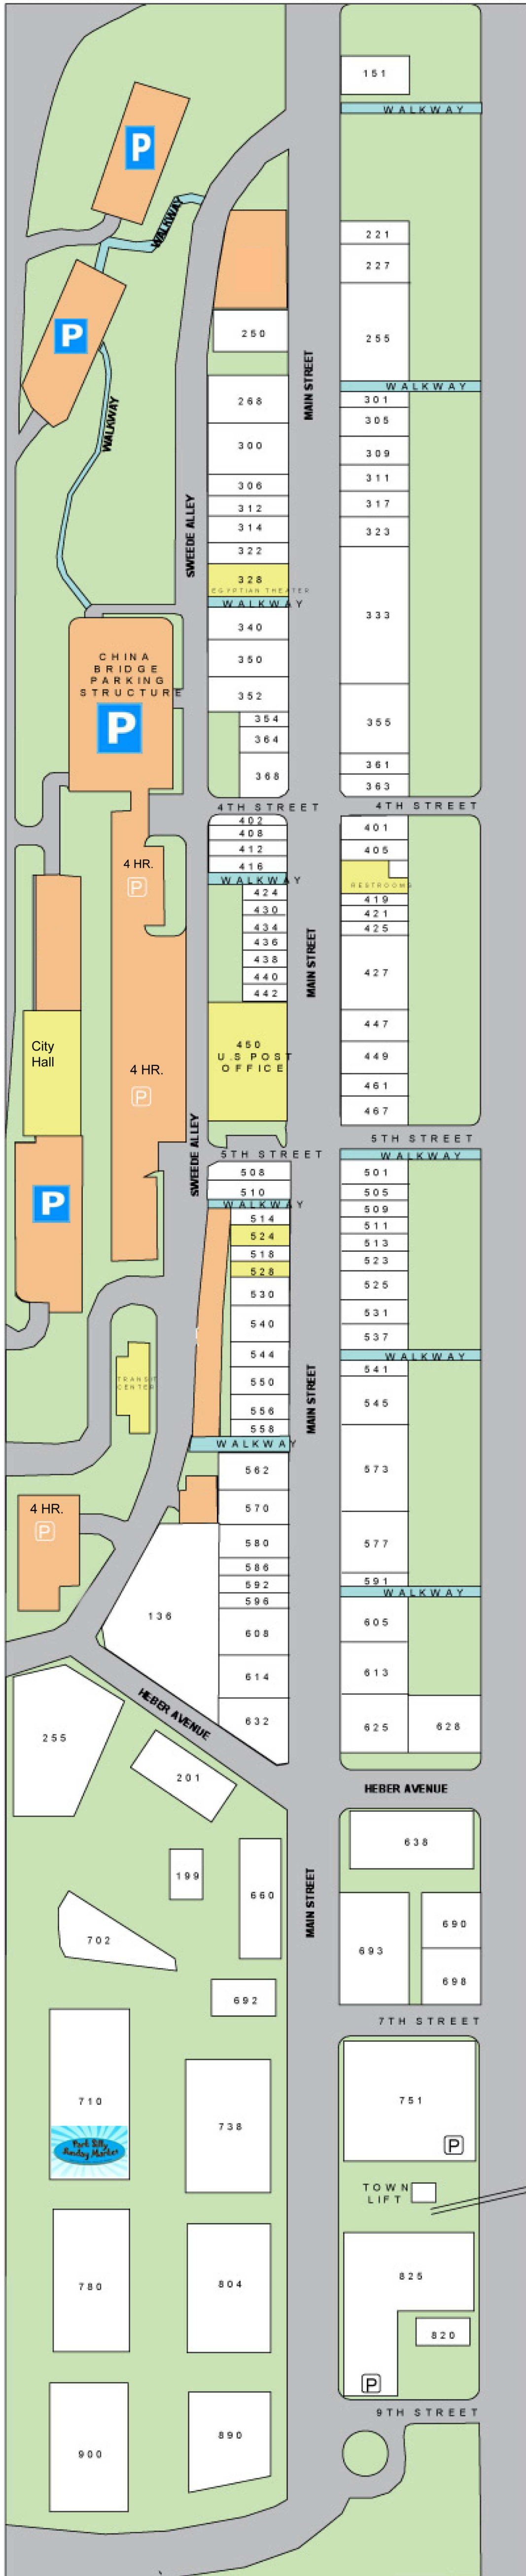

MAIN STREET DIRECTORY

ROUND ABOUT

DEER VALLEY DR.

DEER VALLEY DR.

PARK AVE.

PARK AVE.

P Free all day parking (Vendors park here).